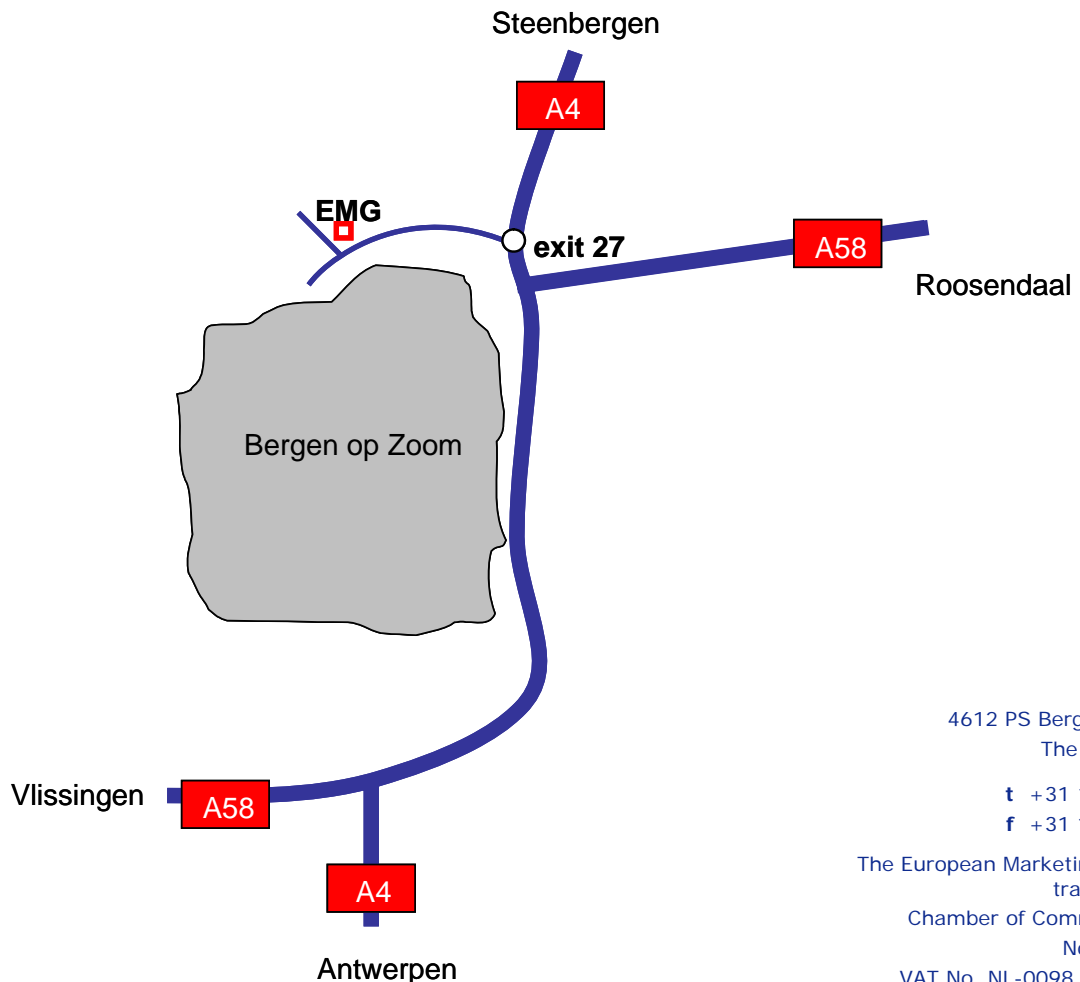

route description

From Brussels – Antwerp

As you approach Antwerp follow signs for Breda (E19)

From the E19 take the exit marked Bergen op Zoom (A12)

In the Netherlands, the motorway changes into A4 and joins the A58, still signposted Bergen op Zoom

From Rotterdam – Roosendaal

Follow signs to Dordrecht (A16)

After crossing the Moerdijk bridge take the exit Roosendaal /Bergen op Zoom (A59/A17/A58).

After about 35 kilometres, take exit 27 to continue on the A4 signposted Bergen op Zoom Noord

Take exit 27 signposted Bergen op Zoom Noord and follow the signs Haven Noord

After about 3 kilometres turn right at the traffic lights signposted Haven Noord (you will see the EMG building at your right)

Just a few metres from the traffic lights turn right again into our car park.

EMG

Lelyweg 6
4612 PS Bergen op Zoom
The Netherlands

t +31 164 317 000

f +31 164 317 039

The European Marketing Group BV
trading as EMG

Chamber of Commerce Breda

No. 20067188

VAT No. NL-0098.36.998.B.01

www.emg.nl